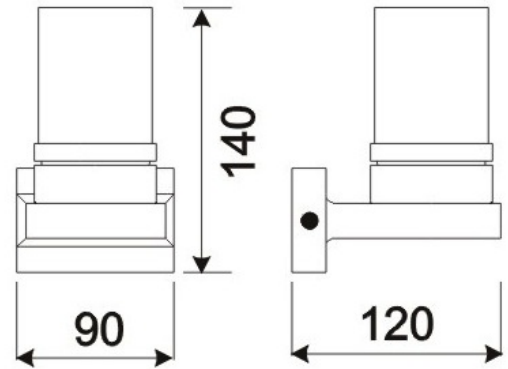

LED Wall Lighting – LR-W00113

Model No.	LR-W0113
LED Type	5mm
LED Q'TY.	12
Beam Angle	-
Minimum luminous flux(lm)	60
Voltage	120~240V
LED Watt	2*9W
Environmental Temperature	- 20°C- 60°C
Environmental Humidity	0%-95%
Safety Class	I
Safety Type	IP44
Material	Aluminium+Crystal glass
Driver	Included